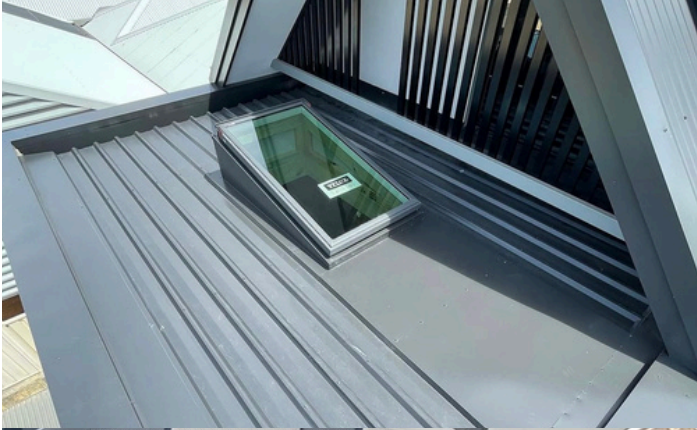

Email:
Admin@advancedpnm.com.au