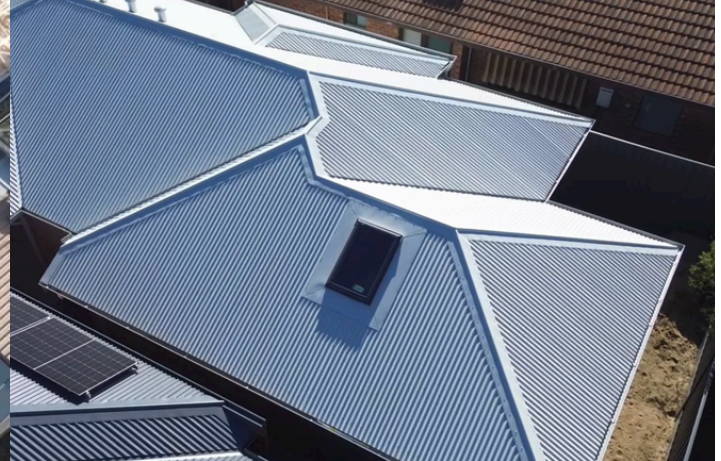

Email:
Admin@advancedpnm.com.au